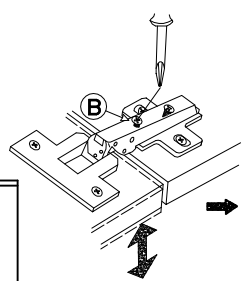

# 2

+35/0mm	+3.5x13mm
[CD] HG	P5
2	4

3

M4x22mm  U 2	L=128mm  S 1
---	---

VARIANT HIGH GLOSS

# 4 50 ZL 1F BB

LEFT

RIGHT

KUH.70916

KUH.70916

Ø5

KUH.70916

KUH.70916

# 5

 †35/0mm [CD] HG 2	 †3.5x13mm P5 4
--	---

KUH.70916

HG

P5

6

M4x22mm  U 2	L=128mm  S 1
---	--