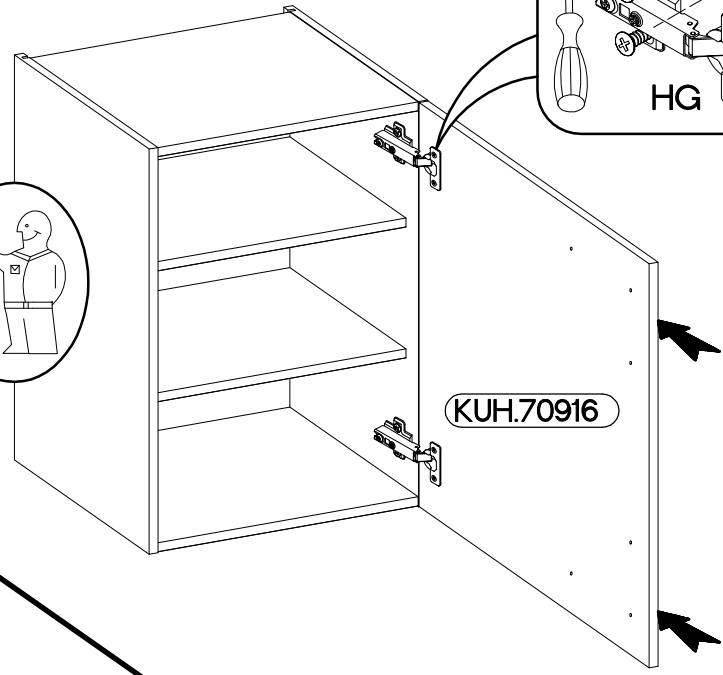

50 G-72 1F  
50 ZL 1F BB  
FRONT

50 ZL 1F BB

50 G-72 1F

M4x22mm	L=128mm
	
U	S
2	1

Ersatzteil Nummer	Dimension
KUH.70916	793x496x16

ISM-KUH-01641

# 1

50 G-72 1F

LEFT

RIGHT

# 2

+35/0mm	+3.5x13mm
[CD] HG	P5
2	4

3

M4x22mm  U 2	L=128mm  S 1
---	---

VARIANT HIGH GLOSS

# 5

 †35/0mm [CD] HG 2	 †3.5x13mm P5 4
--	---

KUH.70916

HG

P5

6

M4x22mm  U 2	L=128mm  S 1
---	--