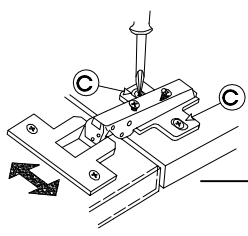

# 2

+35/0mm	+3.5x13mm
[CD] HG	P5
2	4

3

M4x22mm  U 2	L=128mm  S 1
---	---

VARIANT HIGH GLOSS

# 4 50 ZL 1F BB

LEFT

RIGHT

KUH.70916

KUH.70916

Ø5

KUH.70916

KUH.70916

# 5

 †35/0mm [CD] HG 2	 †3.5x13mm P5 4
--	---

KUH.70916

HG

P5

6

M4x22mm  U 2	L=128mm  S 1
---	--