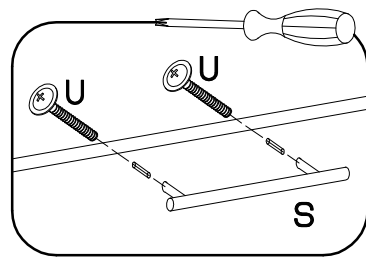

50 G-72 1F  
50 ZL 1F BB  
FRONT

50 ZL 1F BB

50 G-72 1F

M4x22mm	L=128mm
	
U	S
2	1

Ersatzteil Nummer	Dimension
KUH.70916	793x496x16

ISM-KUH-01641

# 1

50 G-72 1F

LEFT

RIGHT

# 2

+35/0mm	+3.5x13mm
[CD] HG	P5
2	4

3

M4x22mm  U 2	L=128mm  S 1
---	---

VARIANT HIGH GLOSS

# 5

 †35/0mm [CD] HG 2	 †3.5x13mm P5 4
--	---

KUH.70916

HG

P5

6

M4x22mm  U 2	L=128mm  S 1
---	--