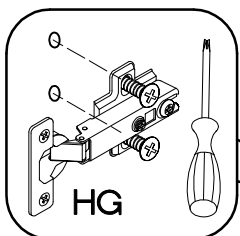

50 G-72 1F  
50 ZL 1F BB  
FRONT

50 ZL 1F BB

50 G-72 1F

M4x22mm	L=128mm
	
U	S
2	1

Ersatzteil Nummer	Dimension
KUH.70916	793x496x16

ISM-KUH-01641

# 1

50 G-72 1F

LEFT

RIGHT

# 2

+35/0mm	+3.5x13mm
[CD] HG	P5
2	4

3

M4x22mm  U 2	L=128mm  S 1
---	---

VARIANT HIGH GLOSS

# 5

 †35/0mm [CD] HG 2	 †3.5x13mm P5 4
--	---

KUH.70916

HG

P5

6

M4x22mm  U 2	L=128mm  S 1
---	--