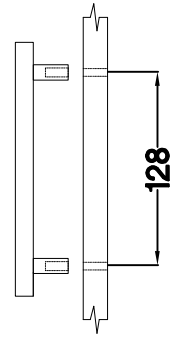

50 G-72 1F  
50 ZL 1F BB  
FRONT

50 ZL 1F BB

50 G-72 1F

M4x22mm	L=128mm
	
U	S
2	1

Ersatzteil Nummer	Dimension
KUH.70916	793x496x16

ISM-KUH-01641

# 2

+35/0mm	+3.5x13mm
[CD] HG	P5
2	4

3

M4x22mm  U 2	L=128mm  S 1
---	---

VARIANT HIGH GLOSS

# 4 50 ZL 1F BB

LEFT

RIGHT

KUH.70916

KUH.70916

Ø5

KUH.70916

KUH.70916

# 5

 †35/0mm [CD] HG 2	 †3.5x13mm P5 4
--	---

KUH.70916

HG

P5

6

M4x22mm  U 2	L=128mm  S 1
---	--