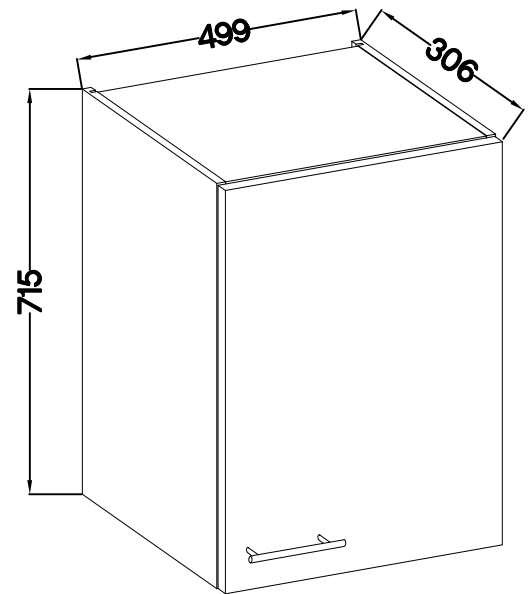

50 G-72 1F  
50 ZL 1F BB  
FRONT

50 ZL 1F BB

50 G-72 1F

M4x22mm	L=128mm
	
U	S
2	1

Ersatzteil Nummer	Dimension
KUH.70916	793x496x16

ISM-KUH-01641

# 2

+35/0mm	+3.5x13mm
[CD] HG	P5
2	4

3

M4x22mm  U 2	L=128mm  S 1
---	---

VARIANT HIGH GLOSS

# 5

 †35/0mm [CD] HG 2	 †3.5x13mm P5 4
--	---

KUH.70916

HG

P5

6

M4x22mm  U 2	L=128mm  S 1
---	--