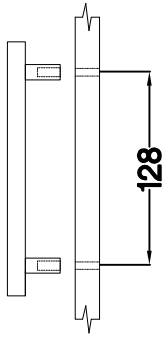

50 G-72 1F  
50 ZL 1F BB  
FRONT

50 ZL 1F BB

50 G-72 1F

M4x22mm	L=128mm
	
U	S
2	1

Ersatzteil Nummer	Dimension
KUH.70916	793x496x16

ISM-KUH-01641

# 2

+35/0mm	+3.5x13mm
[CD] HG	P5
2	4

3

M4x22mm  U 2	L=128mm  S 1
---	---

VARIANT HIGH GLOSS

# 4 50 ZL 1F BB

LEFT

RIGHT

KUH.70916

KUH.70916

Ø5

KUH.70916

KUH.70916

# 5

 †35/0mm [CD] HG 2	 †3.5x13mm P5 4
--	---

KUH.70916

HG

P5

6

M4x22mm  U 2	L=128mm  S 1
---	--