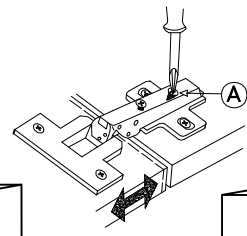

# 2

+35/0mm	+3.5x13mm
[CD] HG	P5
2	4

3

M4x22mm  U 2	L=128mm  S 1
---	---

VARIANT HIGH GLOSS

# 4 50 ZL 1F BB

LEFT

RIGHT

KUH.70916

KUH.70916

Ø5

KUH.70916

KUH.70916

# 5

 †35/0mm [CD] HG 2	 †3.5x13mm P5 4
--	---

KUH.70916

HG

P5

6

M4x22mm  U 2	L=128mm  S 1
---	--