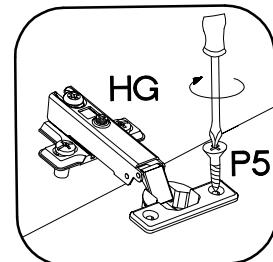

50 G-72 1F  
50 ZL 1F BB  
FRONT

50 ZL 1F BB

50 G-72 1F

M4x22mm	L=128mm
	
U	S
2	1

Ersatzteil Nummer	Dimension
KUH.70916	793x496x16

ISM-KUH-01641

# 2

+35/0mm	+3.5x13mm
[CD] HG	P5
2	4

3

M4x22mm  U 2	L=128mm  S 1
---	---

VARIANT HIGH GLOSS

# 5

 †35/0mm [CD] HG 2	 †3.5x13mm P5 4
--	---

KUH.70916

HG

P5

6

M4x22mm  U 2	L=128mm  S 1
---	--