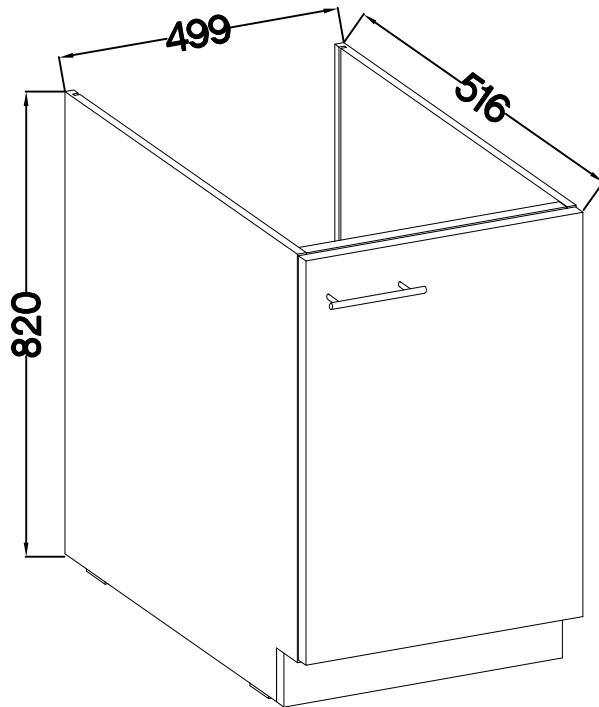

50 G-72 1F  
50 ZL 1F BB  
FRONT

50 ZL 1F BB

50 G-72 1F

M4x22mm	L=128mm
	
U	S
2	1

Ersatzteil Nummer	Dimension
KUH.70916	793x496x16

ISM-KUH-01641

# 2

+35/0mm	+3.5x13mm
[CD] HG	P5
2	4

3

M4x22mm  U 2	L=128mm  S 1
---	---

VARIANT HIGH GLOSS

# 4 50 ZL 1F BB

LEFT

RIGHT

KUH.70916

KUH.70916

Ø5

KUH.70916

KUH.70916

# 5

 †35/0mm [CD] HG 2	 †3.5x13mm P5 4
--	---

KUH.70916

HG

P5

6

M4x22mm  U 2	L=128mm  S 1
---	--