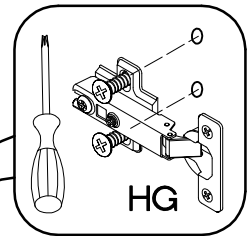

50 G-72 1F  
50 ZL 1F BB  
FRONT

50 ZL 1F BB

50 G-72 1F

M4x22mm	L=128mm
	
U	S
2	1

Ersatzteil Nummer	Dimension
KUH.70916	793x496x16

ISM-KUH-01641

# 1

50 G-72 1F

LEFT

RIGHT

# 2

+35/0mm	+3.5x13mm
[CD] HG	P5
2	4

3

M4x22mm  U 2	L=128mm  S 1
---	---

VARIANT HIGH GLOSS