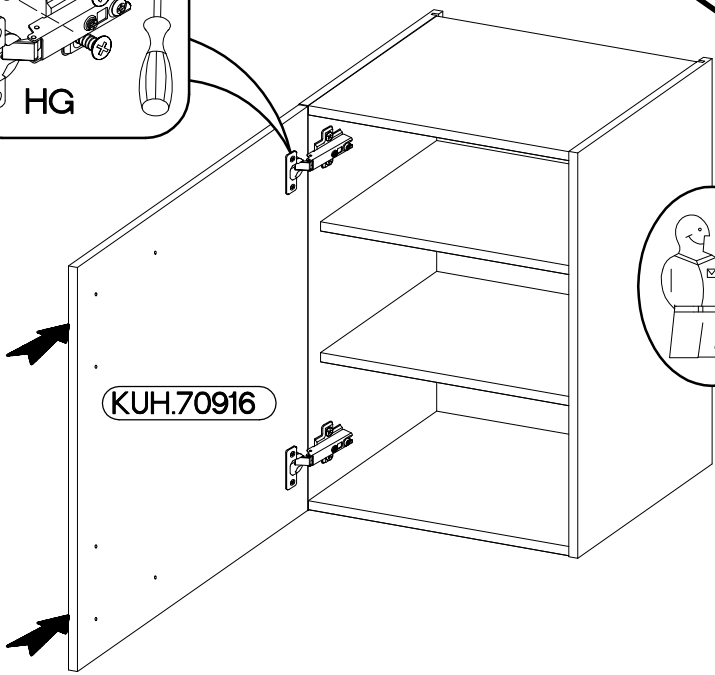

3

M4x22mm U 2	L=128mm S 1