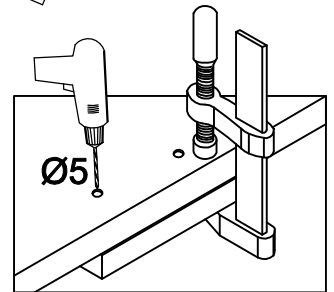

1

50 G-72 1F

LEFT

RIGHT