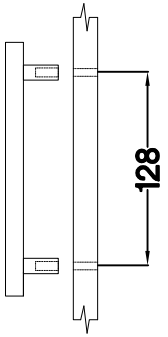

50 G-72 1F  
50 ZL 1F BB  
FRONT

50 ZL 1F BB

50 G-72 1F

M4x22mm	L=128mm
	
U	S
2	1

Ersatzteil Nummer	Dimension
KUH.70916	793x496x16

ISM-KUH-01641

# 2

+35/0mm	+3.5x13mm
[CD] HG	P5
2	4

3

M4x22mm  U 2	L=128mm  S 1
---	---

VARIANT HIGH GLOSS

# 4 50 ZL 1F BB

LEFT

RIGHT

KUH.70916

KUH.70916

Ø5

KUH.70916

KUH.70916

# 5

 †35/0mm [CD] HG 2	 †3.5x13mm P5 4
--	---

KUH.70916

HG

P5

6

M4x22mm  U 2	L=128mm  S 1
---	--